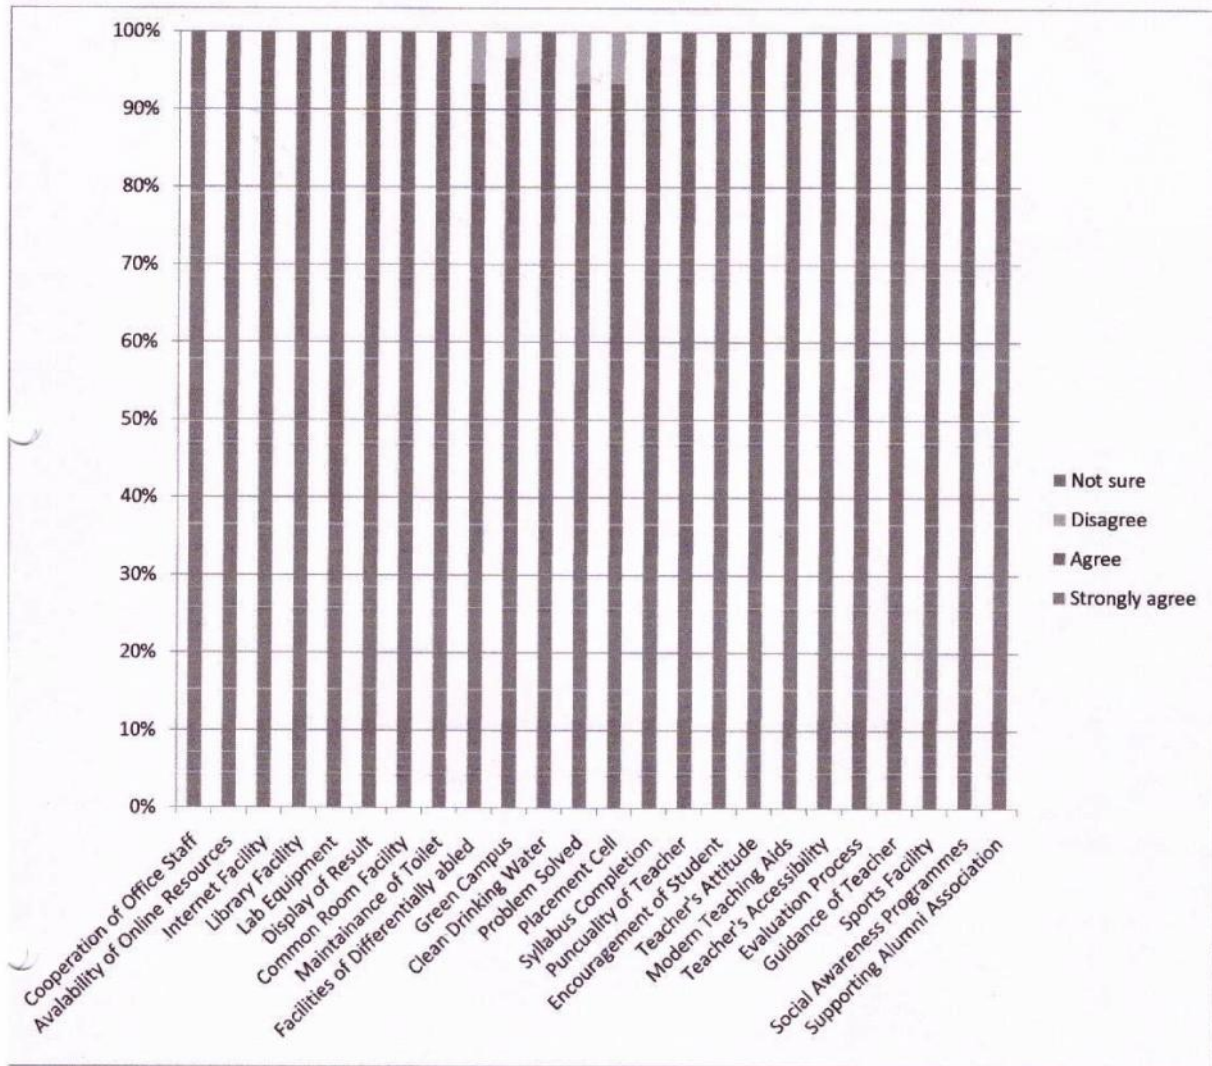

Graphical Analysis of the Students Satisfaction Survey (2018-19)

 Principal,
 Yashwantrao Chavan Mahavidyalaya
 Pachwad, Ta. Wai, Dist. Satara.